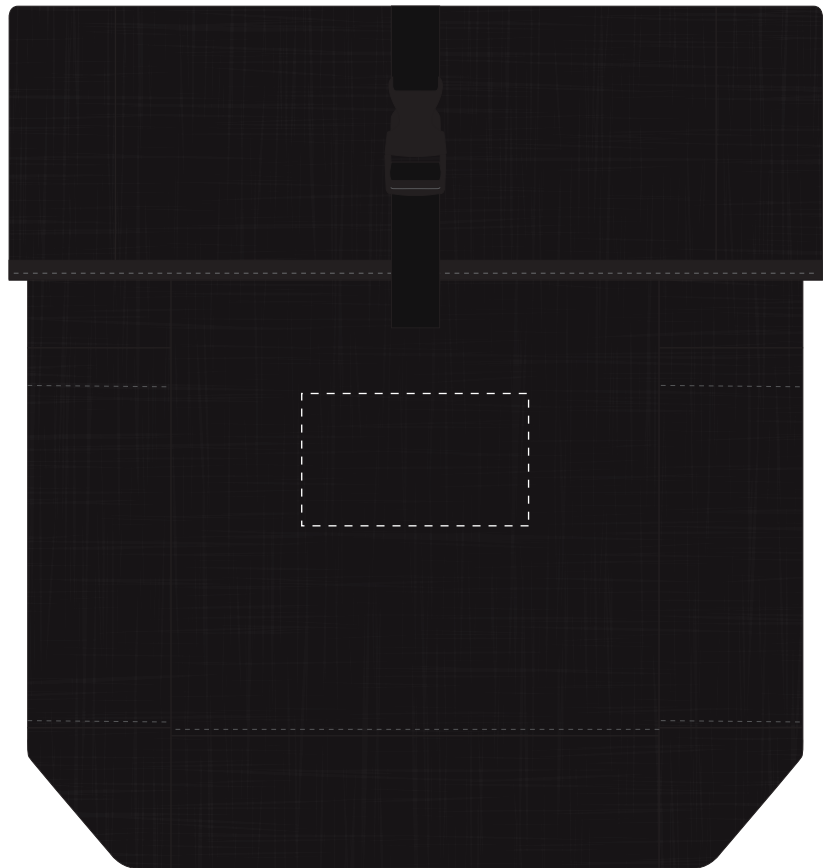

Your Ref:	Quantity:	Product Code: QB0455
Our Ref:	Version: 1	Product Colour: BLACK

PRINTING CONCERNS:**PRODUCT INFO: DUE TO THE NATURE OF THE PRODUCT THE PRINT POSITION MAY VARY BY 2 - 3 MM**

We stock this item in the following colours

MADEIRA THREAD REF

- Colour 1
- Colour 1
- Colour 1
- Colour 1

ARTWORK SCALE 25%

Product Image for visualisation
- colours may vary

The dashed line is to demonstrate print area and will not appear on your printed item

To proceed, please approve visual via the online system.

ARTWORK SCALE 100%

Max embroidery area: 120mm x 70mm